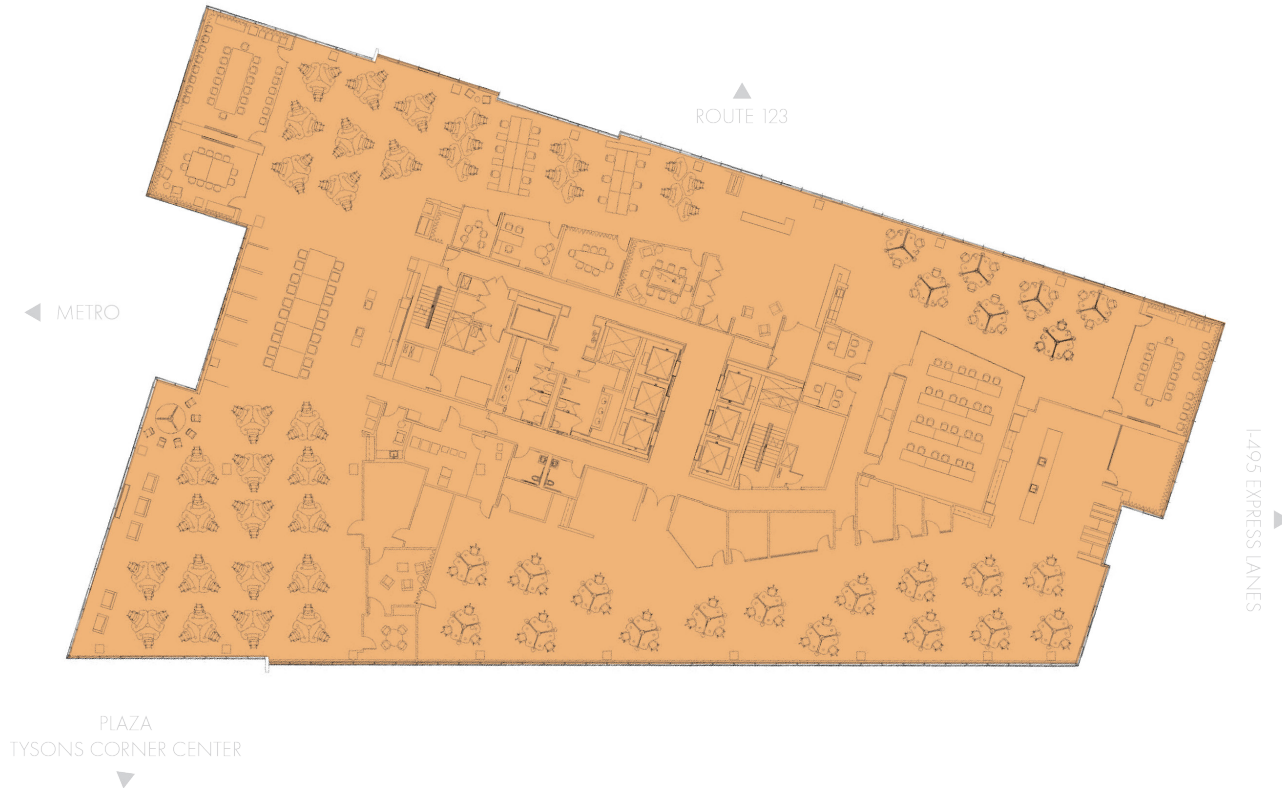

AVAILABLE SPACE CURRENT BUILD-OUT

2ND FLOOR

Suite 270: 5,120 SF Fully Furnished

AVAILABLE SPACE CURRENT BUILD-OUT

3RD FLOOR

Suite 305 - 2,039 SF

Suite 320 - 2,938 SF

Suite 305 - 2,039 SF
Prospective Layout Shown

Suite 320 - 2,938 SF
Prospective Layout Shown

AVAILABLE SPACE CURRENT BUILD-OUT

4TH FLOOR
Suite 400: 13,254 SF

AVAILABLE SPACE CURRENT BUILD-OUT

6TH FLOOR
Suite 600-610: 14,407 SF
Suite 620: 7,029 SF

Suite 620 - 7,029 SF

Suite 600/610 - 14,407 SF

AVAILABLE SPACE CURRENT BUILD-OUT

11TH FLOOR
31,360 SF Fully Furnished

AVAILABLE SPACE CURRENT BUILD-OUT

12TH FLOOR
31,344 SF

AVAILABLE SPACE CURRENT BUILD-OUT

14TH FLOOR
20,996 SF Fully Furnished