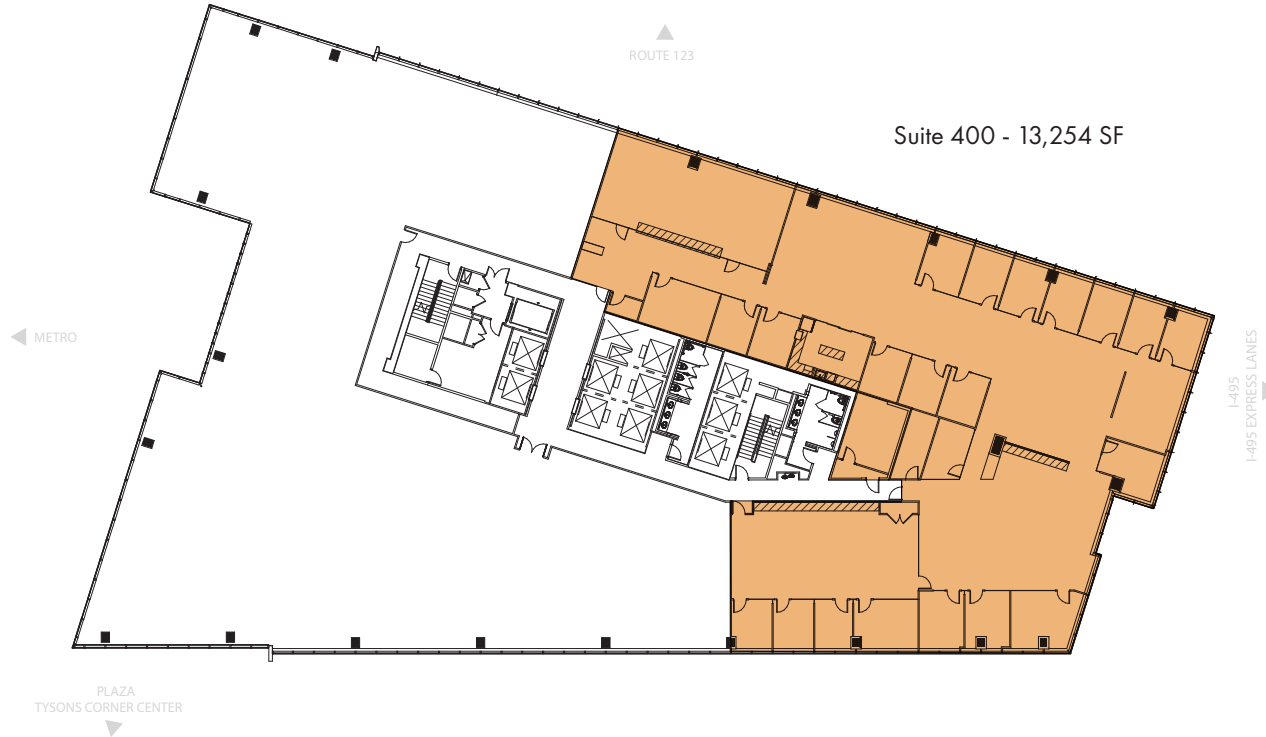

AVAILABLE SPACE CURRENT BUILD-OUT

2ND FLOOR

Suite 270: 5,120 SF Fully Furnished

AVAILABLE SPACE CURRENT BUILD-OUT

3RD FLOOR

Suite 305 - 2,039 SF

Suite 320 - 2,938 SF

Suite 305 - 2,039 SF
Prospective Layout Shown

Suite 320 - 2,938 SF
Prospective Layout Shown

AVAILABLE SPACE CURRENT BUILD-OUT

4TH FLOOR
Suite 400: 13,254 SF

AVAILABLE SPACE CURRENT BUILD-OUT

6TH FLOOR
Suite 600-610: 14,407 SF
Suite 620: 7,029 SF

Suite 620 - 7,029 SF

Suite 600/610 - 14,407 SF

AVAILABLE SPACE CURRENT BUILD-OUT

11TH FLOOR
31,360 SF Fully Furnished

AVAILABLE SPACE CURRENT BUILD-OUT

12TH FLOOR
31,344 SF

AVAILABLE SPACE CURRENT BUILD-OUT

14TH FLOOR
20,996 SF Fully Furnished