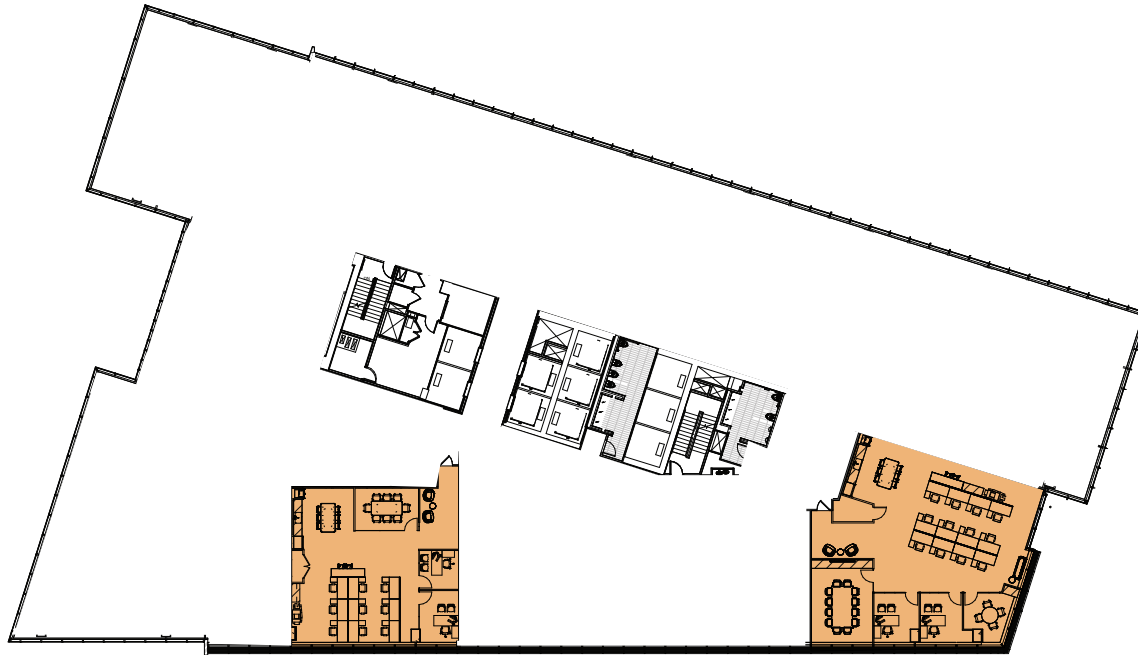

AVAILABLE SPACE CURRENT BUILD-OUT

2ND FLOOR

Suite 270: 5,120 SF Fully Furnished

AVAILABLE SPACE CURRENT BUILD-OUT

3RD FLOOR

Suite 305 - 2,039 SF

Suite 320 - 2,938 SF

Suite 305 - 2,039 SF
Prospective Layout Shown

Suite 320 - 2,938 SF
Prospective Layout Shown

AVAILABLE SPACE CURRENT BUILD-OUT

4TH FLOOR
Suite 400: 13,254 SF

AVAILABLE SPACE CURRENT BUILD-OUT

6TH FLOOR
Suite 600-610: 14,407 SF
Suite 620: 7,029 SF

Suite 620 - 7,029 SF

Suite 600/610 - 14,407 SF

AVAILABLE SPACE CURRENT BUILD-OUT

11TH FLOOR
31,360 SF Fully Furnished

AVAILABLE SPACE CURRENT BUILD-OUT

12TH FLOOR
31,344 SF

AVAILABLE SPACE CURRENT BUILD-OUT

14TH FLOOR
20,996 SF Fully Furnished